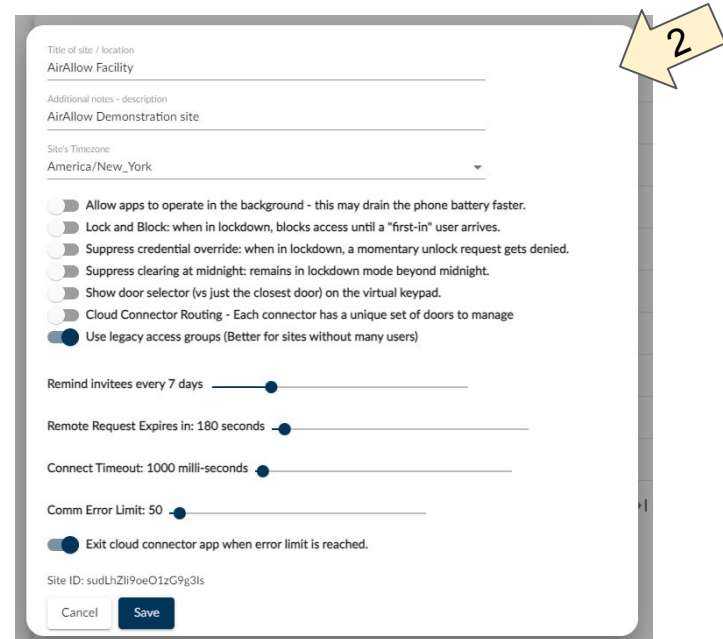

# What's new in the AirAllow Admin Portal

Admin Portal 2.9.46182

# Admin Portal Site Settings Optimized

1. Site settings can be accessed by clicking the gear icon next to the site name.
2. The Admin Portals site settings page has been optimized to take up less space.
3. The Site ID can be copied by clicking on the ID on the settings page from the sites list.