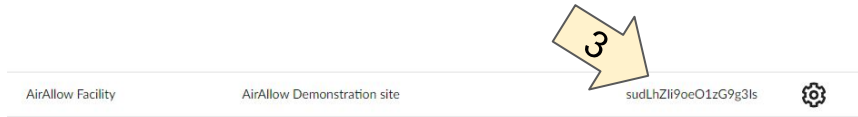

# What's new in the AirAllow Admin Portal

Admin Portal 2.9.46182

# Admin Portal Site Settings Optimized

1. Site settings can be accessed by clicking the gear icon next to the site name.
2. The Admin Portals site settings page has been optimized to take up less space.
3. The Site ID can be copied by clicking on the ID on the settings page from the sites list.