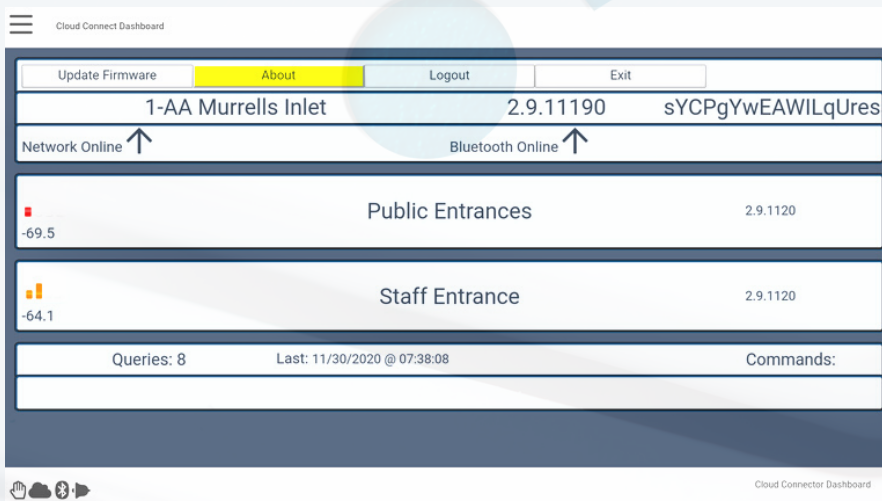

Simple. Smart. Powerful.

Award winning AirAllow is an easy-to-use and convenient commercial access solution that can be managed from anywhere.

The AirAllow Cloud Connector adds WIFI connectivity to the access network, enabling app-less unlock and other features.

Features

- **No app download needed with App-less Unlock:** simplify temporary access by giving invited users a way to unlock a door by clicking a web-link. This is ideal for short-term and temporary access such as contractors and delivery personnel.
- **Instant Remote Unlock from Anywhere:** Instantly remotely unlock a door from anywhere via the AirAllow Admin Portal or Enclave App.
- **Multiple Network Paths:** Multiple network pathways improve reliability and responsiveness to policy changes and remote actions such as an unlock.
- **Connects to multiple doors:** The AirAllow Cloud Connector communicates with any number of SGS door controllers.
- **Amazon Firestick:** The AirAllow Cloud Connector runs on Amazon's firestick.

Specifications

The AirAllow Cloud Connector adds WIFI connectivity to your access network. Remotely unlock, invite visitors, and control tenant and staff access from anywhere. Now users no longer need to download an app, they simply click and go with app-less unlock. Multiple network pathways improve reliability and responsiveness to policy changes and remote actions such as an unlock.